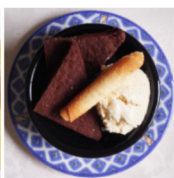

Desserts.

Five-spice Chocolate Brownie
Cake w/ Ice Cream. £4

Refreshing Lychees. £3

Mango and Vanilla Ice Cream Sundae. £4

Banana Fritter with Golden
Syrup and Ice Cream. £4

Pineapple Fritter with Golden
Syrup and Ice Cream. £4

Crunchy Sesame Toffee Apple
with cream. £4

Crunchy Sesame Toffee Banana
with cream. £4

Traditional Banana Split. £4.50

Vanilla Ice Cream. £2.50
(2x scoops of vanilla ice cream
with chocolate or strawberry sauce)

Refreshing Lemon Sorbet. £3.50

Coconut Supreme Ice Cream. £3.50

Pineapple Supreme Ice Cream. £3.50

Chocolate Truffle Torte Ice Cream Bomb. £4

Salted Caramel Creme Brulee Cheesecake. £4

Strawberry Dream Ice Cream Sundae. £4

Banana & Amaretti Cheesecake. £4

...In House Speciality . In House Speciality . In House Speciality ...

Hot Drinks.

Filter Coffee. Unlimited refills. Per Person. £1.50

Jasmine Tea. Unlimited refills. Per Person. £1.50

Breakfast/ Earl Grey Tea/ Herbal Tea. £1.50

Creamy Floater Coffee. £2.50

Liquor Coffee. £4
(Jameson, Courvoisier,
Captain Morgan, Tia Maria, Cointreau, Baileys)