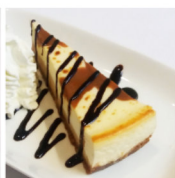

Desserts.

Five-spice Chocolate Brownie
Cake w/ Ice Cream. £4

Refreshing Lychees. £3

Mango and Vanilla Ice Cream Sundae. £4

Banana Fritter with Golden
Syrup and Ice Cream. £4

Pineapple Fritter with Golden
Syrup and Ice Cream. £4

Crunchy Sesame Toffee Apple
with cream. £4

Crunchy Sesame Toffee Banana
with cream. £4

Traditional Banana Split. £4.50

Vanilla Ice Cream. £2.50
(2x scoops of vanilla ice cream
with chocolate or strawberry sauce)

Refreshing Lemon Sorbet. £3.50

Coconut Supreme Ice Cream. £3.50

Pineapple Supreme Ice Cream. £3.50

Chocolate Truffle Torte Ice Cream Bomb. £4

Salted Caramel Creme Brulee Cheesecake. £4

Strawberry Dream Ice Cream Sundae. £4

Banana & Amaretti Cheesecake. £4

...In House Speciality . In House Speciality . In House Speciality ...

Hot Drinks.

Filter Coffee. Unlimited refills. Per Person. £1.50

Jasmine Tea. Unlimited refills. Per Person. £1.50

Breakfast/ Earl Grey Tea/ Herbal Tea. £1.50

Creamy Floater Coffee. £2.50

Liquor Coffee. £4
(Jameson, Courvoisier,
Captain Morgan, Tia Maria, Cointreau, Baileys)